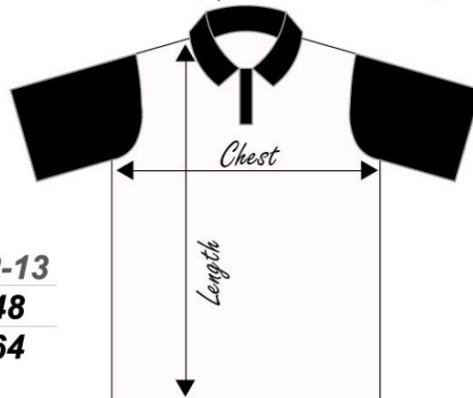

### Size Chart

All sizes are in cm (+/- 1cm Tolerance)

Children	3-5	6-8	9-11	12-13
<b>Chest</b>	38	41	44	48
<b>Length</b>	54	58	61	64

Adult	XS	S	M	L	XL	2XL	3XL	4XL	5XL
<b>Chest</b>	50	52	55	58	61	63	66	69	71
<b>Length</b>	68	72	75	78	80	82	85	87	91